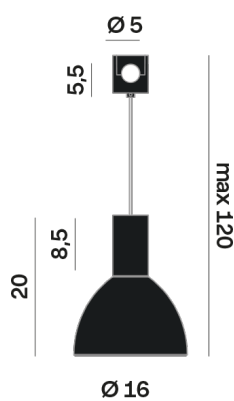

Interior

Glass: Glass semispherical

LED

MID POWER LED

2.700 K

CRI 90

48V 320 mA

Macadam step 2

Lighting Type: Indirect

Light Distribution: Symmetric

COLOR

● 27, Rame opaco

Discover

Souvlaki

Semispherical