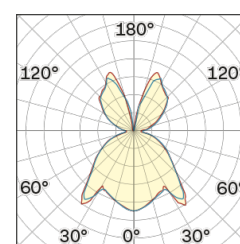

Lighting Type: Indirect

Light Distribution: Symmetric

COLOR

● 27, Rame opaco

Discover

Souvlaki

Semispherical