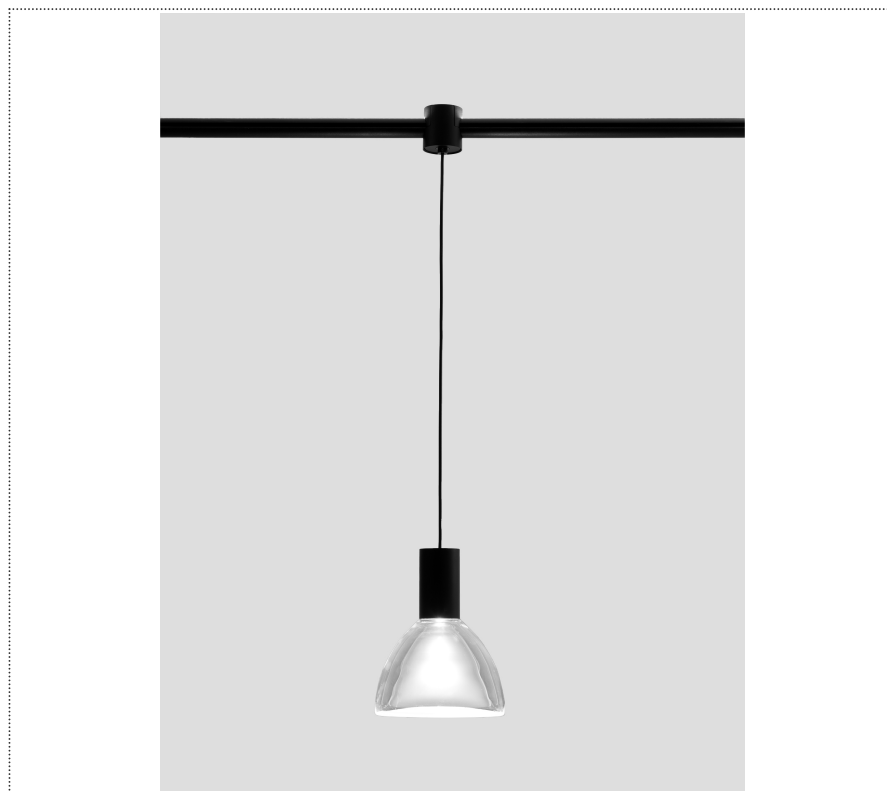

SOUVLAKI

FARETTO SOSPESO A BINARIO CON DIFFUSORE IN VETRO

ASVSH 001 27 PLO

GENERAL

System

Track

IP20

Lumen: 898

Interior

Glass: Glass semispherical

LED

MID POWER LED

2.700 K

CRI 90

48V 320 mA

Macadam step 2

LED Life L80 B50 > 55.400 h

Classe Energetica: F

ELECTRICAL

48V

11,6 W

Classe 3

Driver included