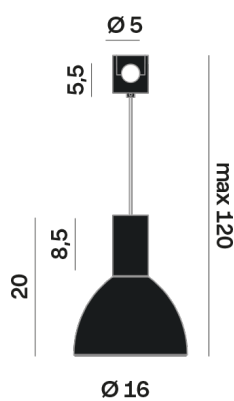

Interior

Glass: Glass semispherical

LED

MID POWER LED

3.000 K

CRI 90

48V 320 mA

Macadam step 2

Lighting Type: Indirect

Light Distribution: Symmetric

COLOR

● 26, Bronzo opaco

Discover
Souvlaki

Semispherical