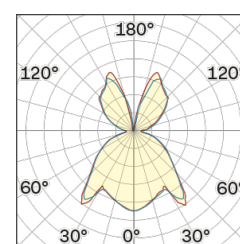

Lighting Type: Indirect

Light Distribution: Symmetric

COLOR

● 26, Bronzo opaco

Discover
Souvlaki

Semispherical