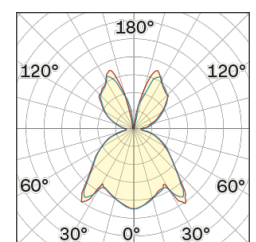

Lighting Type: Indirect

Light Distribution: Symmetric

COLOR

● 26, Bronzo opaco

Discover

Souvlaki

Semispherical