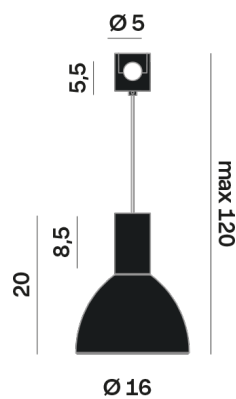

Interior

Glass: Glass semispherical

LED

MID POWER LED

3.000 K

CRI 90

48V 320 mA

Macadam step 2

Lighting Type: Indirect

Light Distribution: Symmetric

COLOR

● 26, Bronzo opaco

Discover

Souvlaki

Semispherical