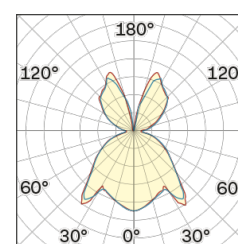

Lighting Type: Indirect

Light Distribution: Symmetric

COLOR

● 26, Bronzo opaco

Discover
Souvlaki

Semispherical