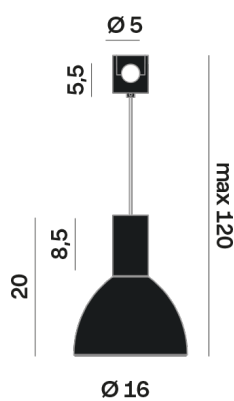

Interior

Glass: Glass semispherical

LED

MID POWER LED

2.700 K

CRI 90

48V 320 mA

Macadam step 2

Lighting Type: Indirect

Light Distribution: Symmetric

COLOR

● 26, Bronzo opaco

Discover
Souvlaki

Semispherical