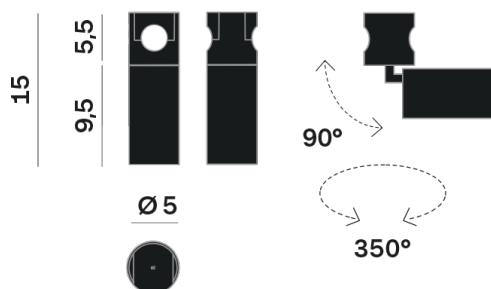

Interior

Lens Beam: 60°

LED

MID POWER LED

2.700 K

CRI 90

48V 320 mA

Macadam step 2

Lightning Type: direct

Light Distribution: Symmetric

COLOR

63, Bianco (opaco)

Lens 60°

Discover
Souvlaki