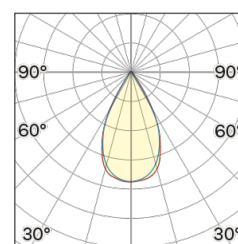

Lightning Type: direct

Light Distribution: Symmetric

COLOR

63, Bianco (opaco)

Lens 60°

Discover
Souvlaki