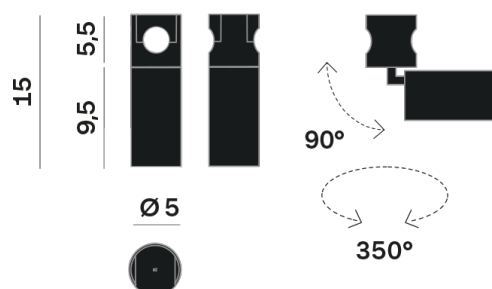

Interior

Lens Beam: 60°

LED

MID POWER LED

2.700 K

CRI 90

48V 320 mA

Macadam step 2

Lighting Type: direct

Light Distribution: Symmetric

COLOR

● 62, Nero (opaco)

Lens 60°

Discover

Souvlaki