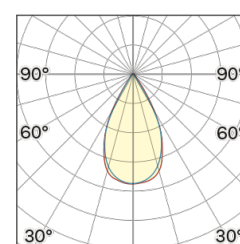

Lighting Type: direct

Light Distribution: Symmetric

COLOR

● 62, Nero (opaco)

Lens 60°

Discover

Souvlaki