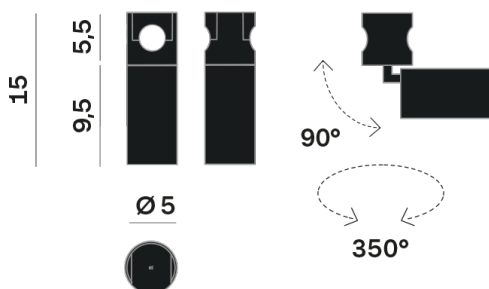

Interior

Lens Beam: 60°

LED

MID POWER LED

3.000 K

CRI 90

48V 320 mA

Macadam step 2

Lightning Type: direct

Light Distribution: Symmetric

COLOR

● 62, Nero (opaco)

Lens 60°

Discover
Souvlaki