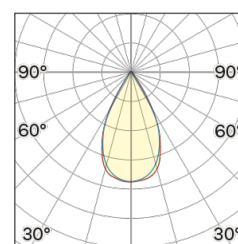

Lightning Type: direct

Light Distribution: Symmetric

COLOR

● 62, Nero (opaco)

Lens 60°

Discover
Souvlaki