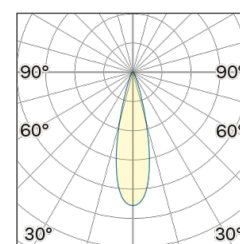

COLOR

● 62, Nero (opaco)

Lens 24°

Discover

Souvlaki