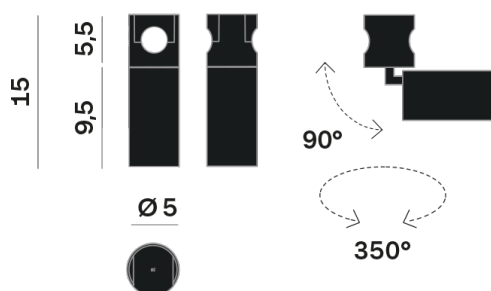

COLOR

● 62, Nero (opaco)

Lens 24°

Discover

Souvlaki