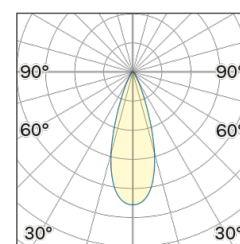

Lightning Type: direct

Light Distribution: Symmetric

COLOR

● 26, Bronzo opaco

Lens 36°

Discover
Souvlaki