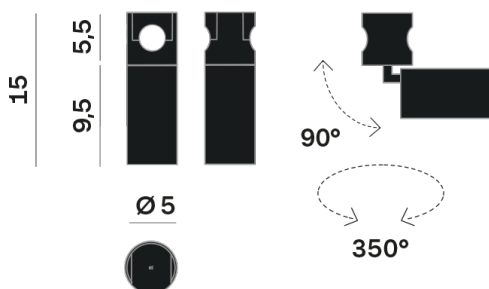

COLOR

● 26, Bronzo opaco

Lens 36°

Discover
Souvlaki