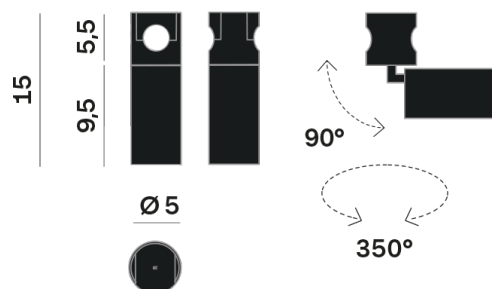

COLOR

● 34, Oro opaco

Discover

Souvlaki

Lens 60°