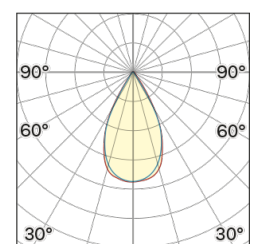

## OPTICAL | PHOTOMETRIC

Lightning Type: direct

Light Distribution: Symmetric

## COLOR

● 34, Oro opaco

Discover

*Souvlaki*

Lens 60°