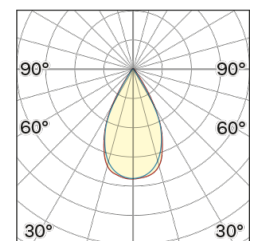

## OPTICAL | PHOTOMETRIC

Lightning Type: direct

Light Distribution: Symmetric

## COLOR

● 34, Oro opaco

Discover

*Souvlaki*

Lens 60°