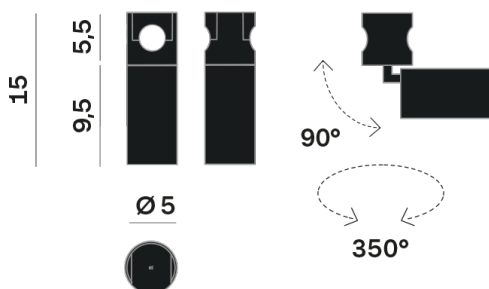

Interior

Lens Beam: 60°

LED

MID POWER LED

2.700 K

CRI 90

48V 320 mA

Macadam step 2

Lightning Type: direct

Light Distribution: Symmetric

COLOR

● 34, Oro opaco

Lens 60°

Discover
Souvlaki