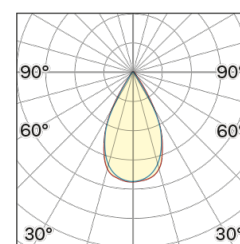

Lightning Type: direct

Light Distribution: Symmetric

COLOR

● 34, Oro opaco

Lens 60°

Discover
Souvlaki