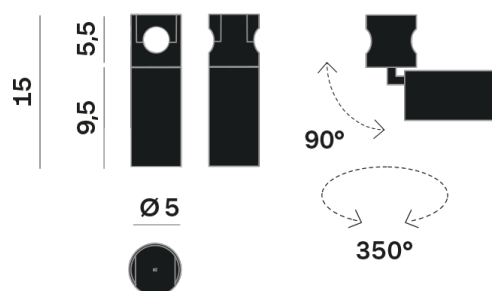

Interior

Lens Beam: 60°

LED

MID POWER LED

3.000 K

CRI 90

48V 320 mA

Macadam step 2

Light Distribution: Symmetric

COLOR

● 32, Canna di fucile

Discover
Souvlaki

Lens 60°