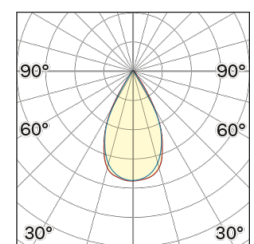

Light Distribution: Symmetric

COLOR

● 32, Canna di fucile

Discover
Souvlaki

Lens 60°