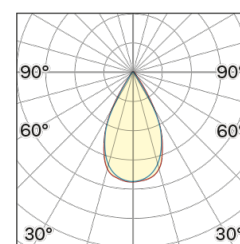

Lightning Type: direct

Light Distribution: Symmetric

COLOR

● 32, Canna di fucile

Lens 60°

Discover

Souvlaki