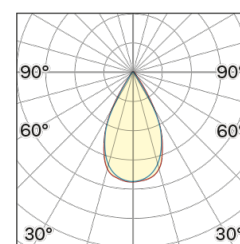

Lightning Type: direct

Light Distribution: Symmetric

COLOR

● 32, Canna di fucile

Lens 60°

Discover
Souvlaki