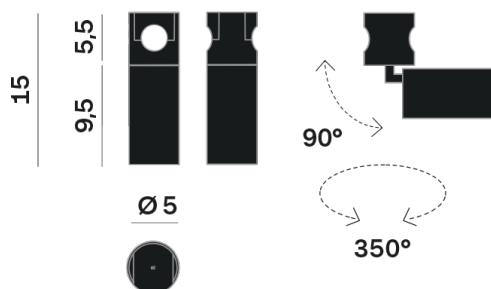

Interior

Lens Beam: 60°

LED

MID POWER LED

3.000 K

CRI 90

48V 320 mA

Macadam step 2

Lightning Type: direct

Light Distribution: Symmetric

COLOR

● 32, Canna di fucile

Lens 60°

Discover
Souvlaki