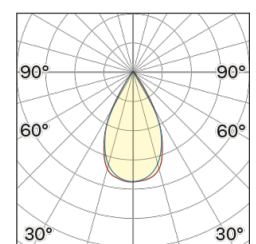

Lightning Type: direct

Light Distribution: Symmetric

COLOR

● 32, Canna di fucile

Lens 60°

Discover

Souvlaki