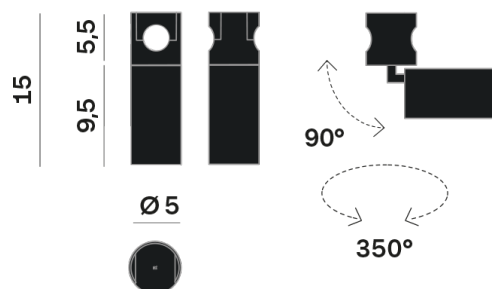

Interior

Lens Beam: 60°

LED

MID POWER LED

2.700 K

CRI 90

48V 320 mA

Macadam step 2

Lightning Type: direct

Light Distribution: Symmetric

COLOR

● 32, Canna di fucile

Lens 60°

Discover

Souvlaki