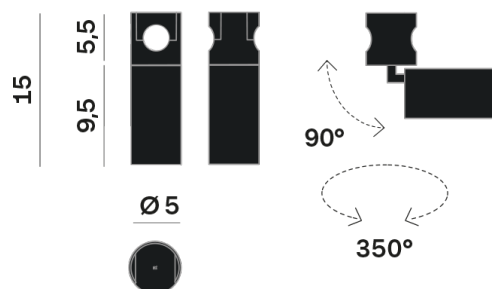

Interior

Lens Beam: 60°

LED

MID POWER LED

2.700 K

CRI 90

48V 320 mA

Macadam step 2

Lightning Type: direct

Light Distribution: Symmetric

COLOR

● 27, Rame opaco

Lens 60°

Discover

Souvlaki