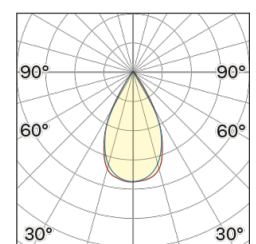

Lightning Type: direct

Light Distribution: Symmetric

COLOR

● 27, Rame opaco

Lens 60°

Discover

Souvlaki