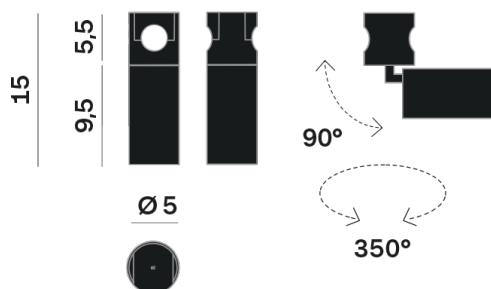

COLOR

● 27, Rame opaco

Lens 60°

Discover
Souvlaki