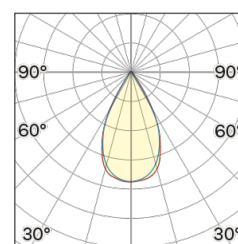

COLOR

● 27, Rame opaco

Lens 60°

Discover
Souvlaki