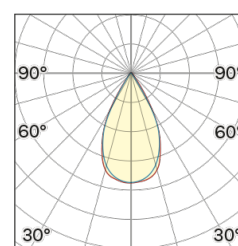

Light Distribution: Symmetric

COLOR

● 26, Bronzo opaco

Lens 60°

Discover
Souvlaki