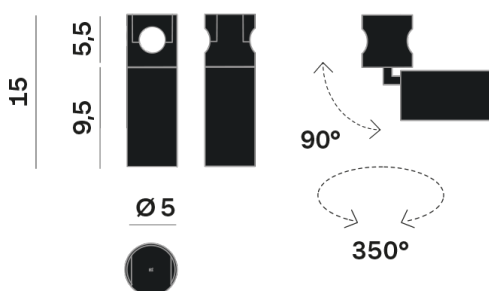

Interior

Lens Beam: 60°

LED

MID POWER LED

3.000 K

CRI 90

48V 320 mA

Macadam step 2

Light Distribution: Symmetric

COLOR

● 26, Bronzo opaco

Lens 60°

Discover
Souvlaki