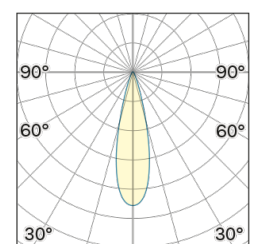

Lightning Type: direct

Light Distribution: Symmetric

COLOR

● 26, Bronzo opaco

Discover

Souvlaki

Lens 24°