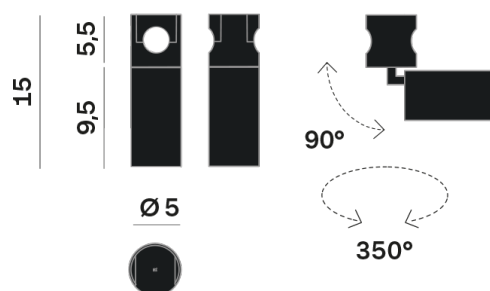

Lightning Type: direct

Light Distribution: Symmetric

COLOR

● 26, Bronzo opaco

Discover

Souvlaki

Lens 24°