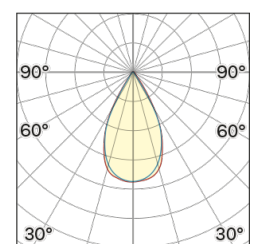

COLOR

● 26, Bronzo opaco

Discover

Souvlaki

Lens 60°