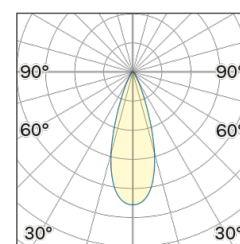

Lightning Type: direct

Light Distribution: Symmetric

COLOR

63, Bianco (opaco)

Lens 36°

Discover
Souvlaki