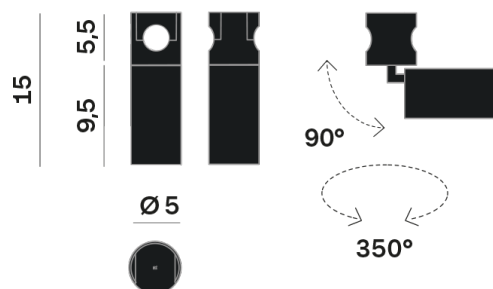

Interior

Lens Beam: 36°

LED

MID POWER LED

3.000 K

CRI 90

48V 320 mA

Macadam step 2

Lightning Type: direct

Light Distribution: Symmetric

COLOR

63, Bianco (opaco)

Lens 36°

Discover
Souvlaki