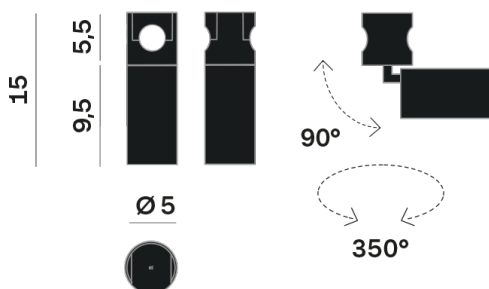

Interior

Lens Beam: 36°

LED

MID POWER LED

3.000 K

CRI 90

48V 320 mA

Macadam step 2

Lightning Type: direct

Light Distribution: Symmetric

COLOR

63, Bianco (opaco)

Lens 36°

Discover
Souvlaki