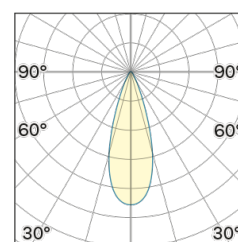

Lightning Type: direct

Light Distribution: Symmetric

COLOR

63, Bianco (opaco)

Lens 36°

Discover
Souvlaki