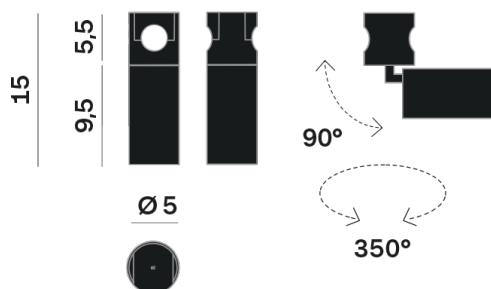

Interior

Lens Beam: 36°

LED

MID POWER LED

2.700 K

CRI 90

48V 320 mA

Macadam step 2

Lightning Type: direct

Light Distribution: Symmetric

COLOR

63, Bianco (opaco)

Lens 36°

Discover
Souvlaki