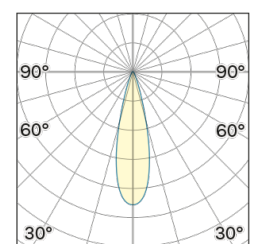

Lightning Type: direct

Light Distribution: Symmetric

COLOR

63, Bianco (opaco)

Lens 24°

Discover

Souvlaki