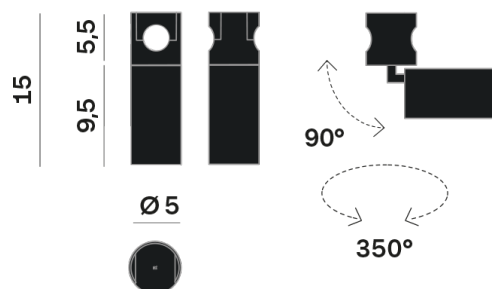

Interior

Lens Beam: 24°

LED

MID POWER LED

3.000 K

CRI 90

48V 320 mA

Macadam step 2

Lightning Type: direct

Light Distribution: Symmetric

COLOR

63, Bianco (opaco)

Lens 24°

Discover

Souvlaki