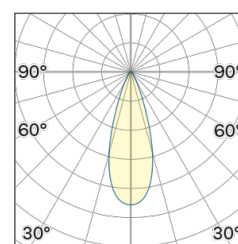

Lightning Type: direct

Light Distribution: Symmetric

COLOR

● 35, Nichel opaco

Lens 36°

Discover
Souvlaki