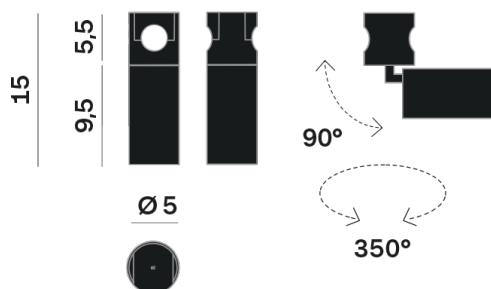

Interior

Lens Beam: 36°

LED

MID POWER LED

3.000 K

CRI 90

48V 320 mA

Macadam step 2

Lightning Type: direct

Light Distribution: Symmetric

COLOR

● 35, Nichel opaco

Lens 36°

Discover
Souvlaki