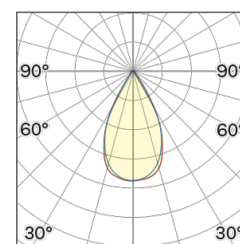

Light Distribution: Symmetric

COLOR

● 35, Nichel opaco

Lens 60°

Discover
Souvlaki