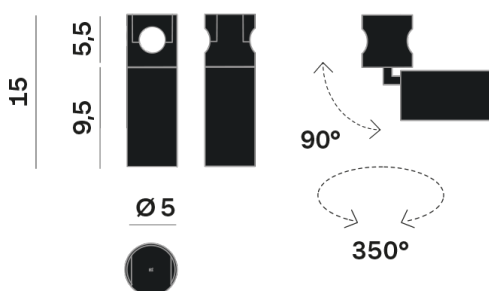

Interior

Lens Beam: 60°

LED

MID POWER LED

3.000 K

CRI 90

48V 320 mA

Macadam step 2

Light Distribution: Symmetric

COLOR

● 35, Nichel opaco

Lens 60°

Discover
Souvlaki