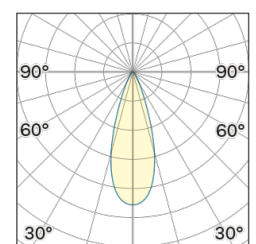

Lightning Type: direct

Light Distribution: Symmetric

COLOR

● 32, Canna di fucile

Lens 36°

Discover

Souvlaki