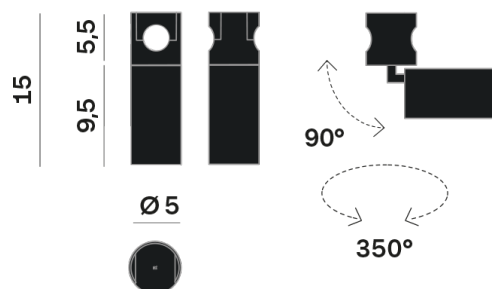

Interior

Lens Beam: 36°

LED

MID POWER LED

2.700 K

CRI 90

48V 320 mA

Macadam step 2

Lightning Type: direct

Light Distribution: Symmetric

COLOR

● 32, Canna di fucile

Lens 36°

Discover

Souvlaki