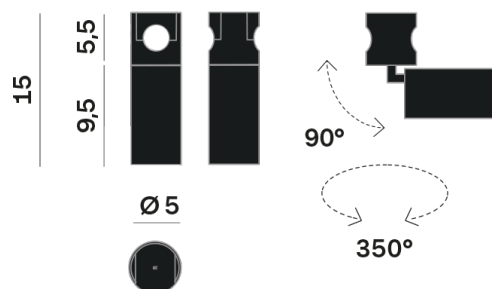

Lightning Type: direct

Light Distribution: Symmetric

COLOR

● 32, Canna di fucile

Discover

Souvlaki

Lens 36°