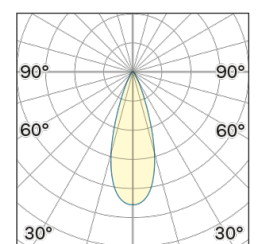

Lightning Type: direct

Light Distribution: Symmetric

COLOR

● 32, Canna di fucile

Discover

Souvlaki

Lens 36°