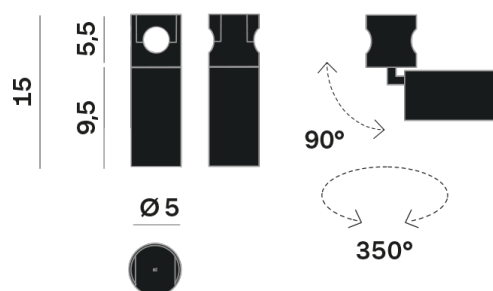

Interior

Lens Beam: 36°

LED

MID POWER LED

3.000 K

CRI 90

48V 320 mA

Macadam step 2

Lightning Type: direct

Light Distribution: Symmetric

COLOR

● 27, Rame opaco

Lens 36°

Discover
Souvlaki