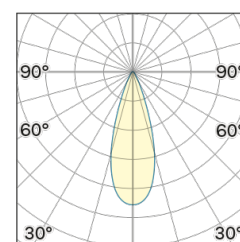

Lightning Type: direct

Light Distribution: Symmetric

COLOR

● 27, Rame opaco

Lens 36°

Discover
Souvlaki