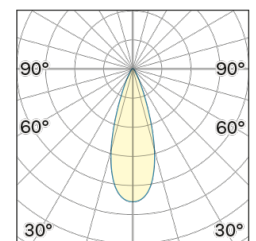

Lightning Type: direct

Light Distribution: Symmetric

COLOR

● 27, Rame opaco

Discover

Souvlaki

Lens 36°