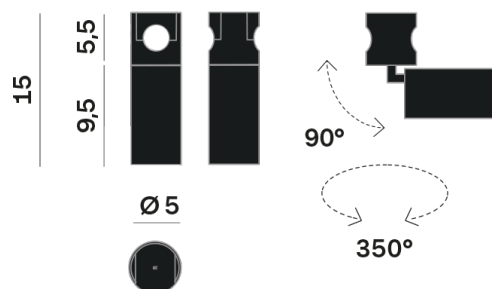

Lightning Type: direct

Light Distribution: Symmetric

COLOR

● 27, Rame opaco

Discover

Souvlaki

Lens 36°