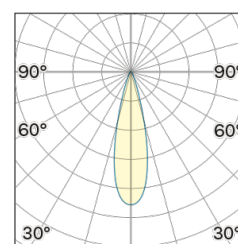

Lightning Type: direct

Light Distribution: Symmetric

COLOR

● 62, Nero (opaco)

Lens 24°

Discover
Souvlaki