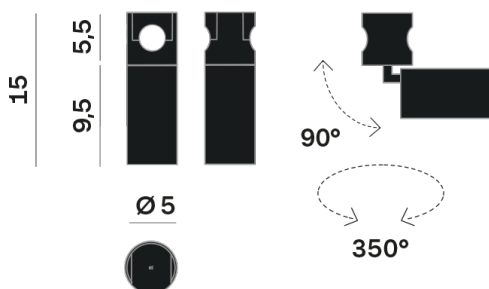

Interior

Lens Beam: 24°

LED

MID POWER LED

2.700 K

CRI 90

48V 320 mA

Macadam step 2

Lightning Type: direct

Light Distribution: Symmetric

COLOR

● 62, Nero (opaco)

Lens 24°

Discover
Souvlaki