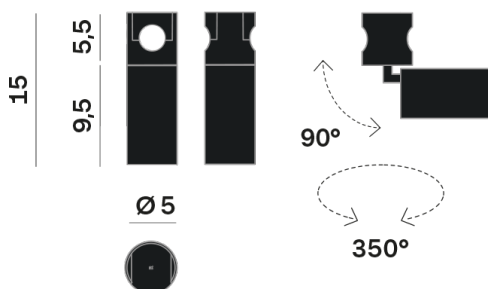

COLOR

● 26, Bronzo opaco

Lens 36°

Discover
Souvlaki