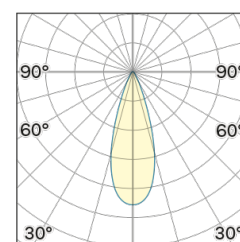

Lightning Type: direct

Light Distribution: Symmetric

COLOR

● 26, Bronzo opaco

Lens 36°

Discover
Souvlaki