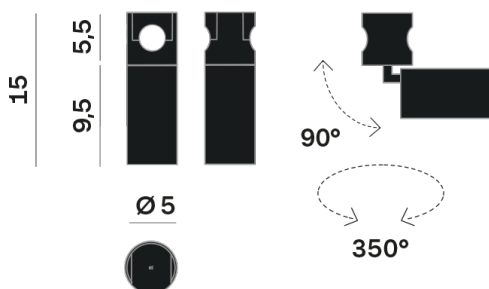

COLOR

● 35, Nichel opaco

Lens 24°

Discover
Souvlaki