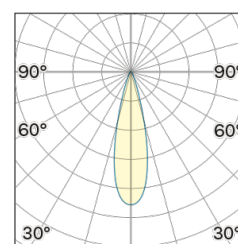

COLOR

● 35, Nichel opaco

Lens 24°

Discover
Souvlaki