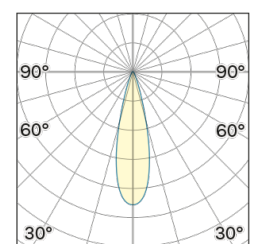

Lighting Type: direct

Light Distribution: Symmetric

COLOR

63, Bianco (opaco)

Lens 24°

Discover

Souvlaki