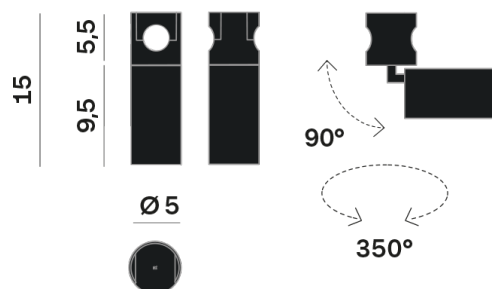

Interior

Lens Beam: 24°

LED

MID POWER LED

2.700 K

CRI 90

48V 320 mA

Macadam step 2

Lighting Type: direct

Light Distribution: Symmetric

COLOR

63, Bianco (opaco)

Lens 24°

Discover

Souvlaki