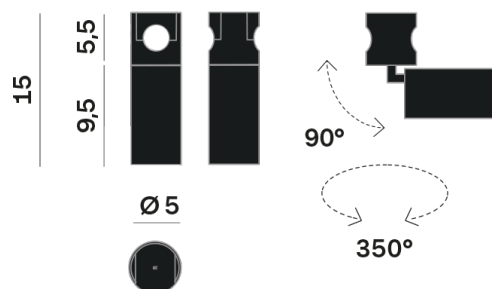

Lightning Type: direct

Light Distribution: Symmetric

COLOR

● 35, Nichel opaco

Discover

Souvlaki

Lens 24°