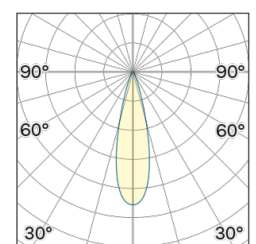

Lightning Type: direct

Light Distribution: Symmetric

COLOR

● 35, Nichel opaco

Discover

Souvlaki

Lens 24°