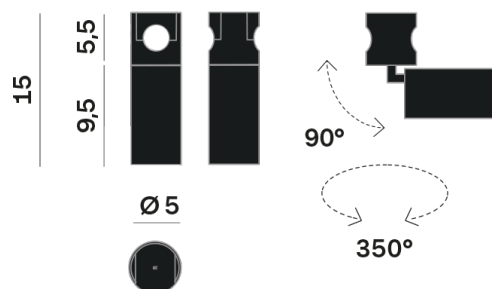

Lightning Type: direct

Light Distribution: Symmetric

COLOR

● 34, Oro opaco

Discover

Souvlaki

Lens 24°