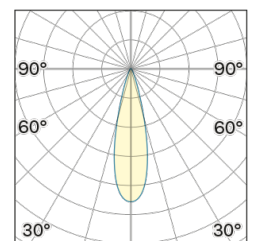

Lightning Type: direct

Light Distribution: Symmetric

COLOR

● 34, Oro opaco

Discover

Souvlaki

Lens 24°