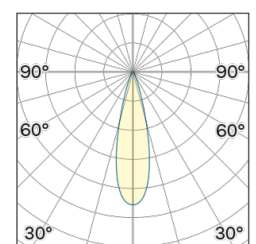

Lightning Type: direct

Light Distribution: Symmetric

COLOR

● 34, Oro opaco

Discover

Souvlaki

Lens 24°