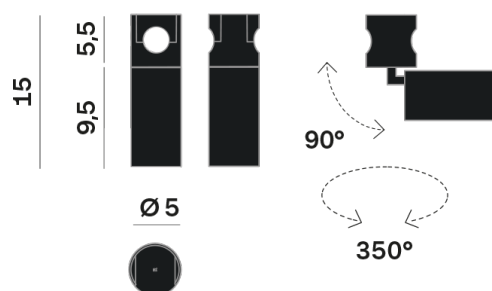

Lightning Type: direct

Light Distribution: Symmetric

COLOR

● 34, Oro opaco

Discover

Souvlaki

Lens 24°