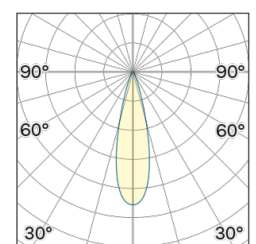

## OPTICAL | PHOTOMETRIC

Lightning Type: direct

Light Distribution: Symmetric

## COLOR

● 34, Oro opaco

Discover

*Souvlaki*

Lens 24°