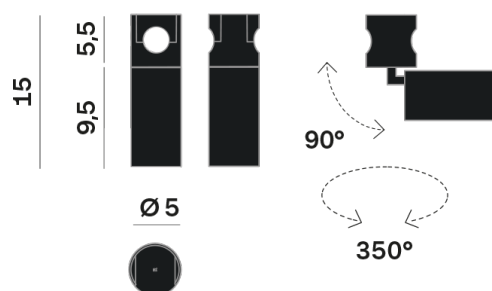

COLOR

● 34, Oro opaco

Discover

Souvlaki

Lens 24°