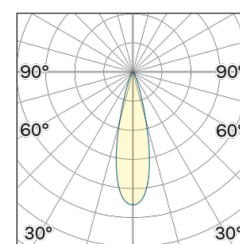

COLOR

● 32, Canna di fucile

Lens 24°

Discover
Souvlaki