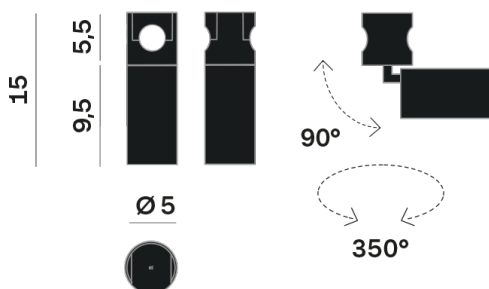

Interior

Lens Beam: 24°

LED

MID POWER LED

2.700 K

CRI 90

48V 320 mA

Macadam step 2

Lightning Type: direct

Light Distribution: Symmetric

COLOR

● 32, Canna di fucile

Lens 24°

Discover
Souvlaki