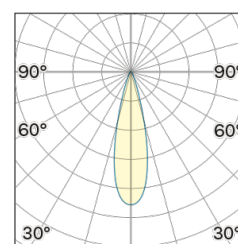

Lightning Type: direct

Light Distribution: Symmetric

COLOR

● 32, Canna di fucile

Lens 24°

Discover
Souvlaki