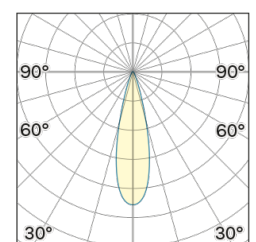

COLOR

● 27, Rame opaco

Lens 24°

Discover

Souvlaki