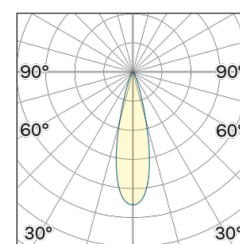

Lightning Type: direct

Light Distribution: Symmetric

COLOR

● 26, Bronzo opaco

Lens 24°

Discover

Souvlaki