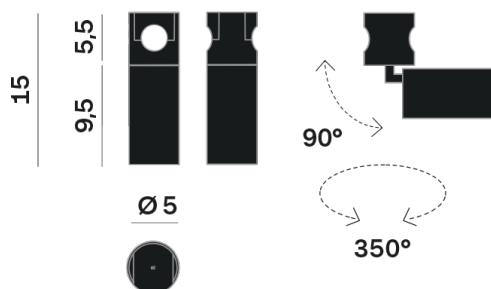

COLOR

● 26, Bronzo opaco

Lens 24°

Discover

Souvlaki