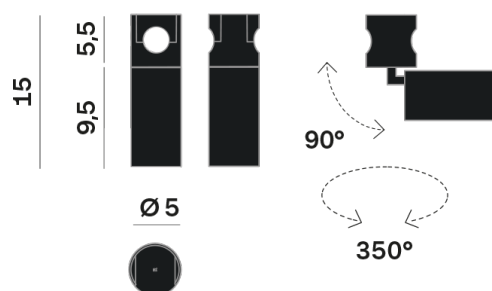

Lighting Type: direct

Light Distribution: Symmetric

COLOR

● 26, Bronzo opaco

Discover

Souvlaki

Lens 24°