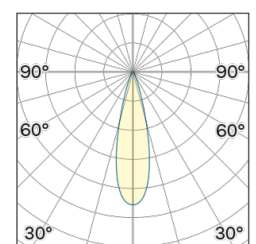

Lighting Type: direct

Light Distribution: Symmetric

COLOR

● 26, Bronzo opaco

Discover

Souvlaki

Lens 24°