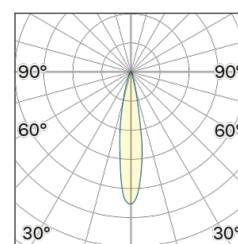

Lightning Type: direct

Light Distribution: Symmetric

COLOR

63, Bianco (opaco)

Lens 18°

Discover
Souvlaki