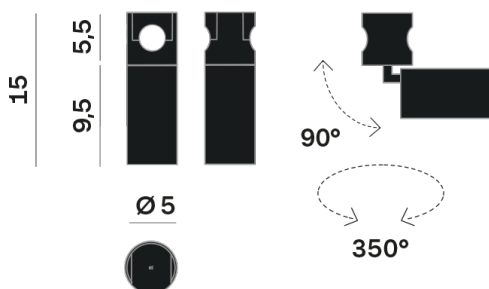

Interior

Lens Beam: 18°

LED

MID POWER LED

2.700 K

CRI 90

48V 320 mA

Macadam step 2

Lightning Type: direct

Light Distribution: Symmetric

COLOR

63, Bianco (opaco)

Lens 18°

Discover
Souvlaki