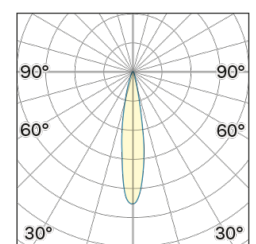

Lightning Type: direct

Light Distribution: Symmetric

COLOR

63, Bianco (opaco)

Lens 18°

Discover

Souvlaki