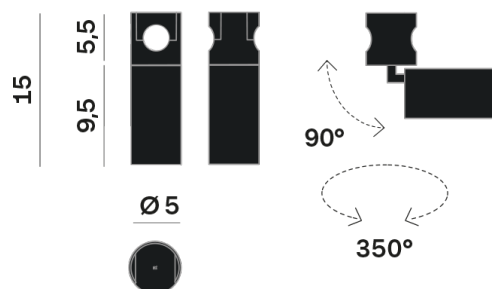

Interior

Lens Beam: 18°

LED

MID POWER LED

3.000 K

CRI 90

48V 320 mA

Macadam step 2

Lightning Type: direct

Light Distribution: Symmetric

COLOR

63, Bianco (opaco)

Lens 18°

Discover

Souvlaki