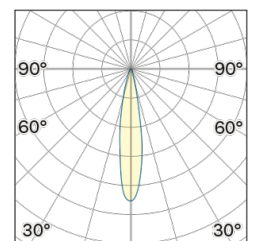

Lighting Type: direct

Light Distribution: Symmetric

COLOR

● 62, Nero (opaco)

Discover

Souvlaki

Lens 18°