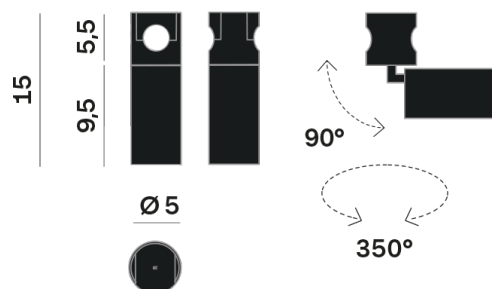

Lighting Type: direct

Light Distribution: Symmetric

COLOR

● 62, Nero (opaco)

Discover

Souvlaki

Lens 18°