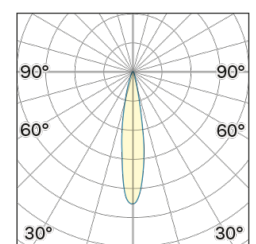

COLOR

● 34, Oro opaco

Lens 18°

Discover

Souvlaki