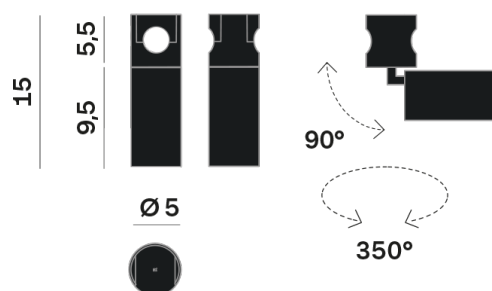

Lightning Type: direct

Light Distribution: Symmetric

COLOR

● 34, Oro opaco

Discover

Souvlaki

Lens 18°