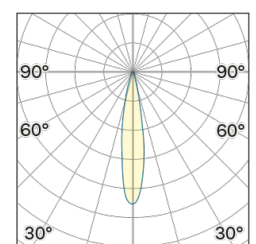

Lightning Type: direct

Light Distribution: Symmetric

COLOR

● 34, Oro opaco

Discover

Souvlaki

Lens 18°